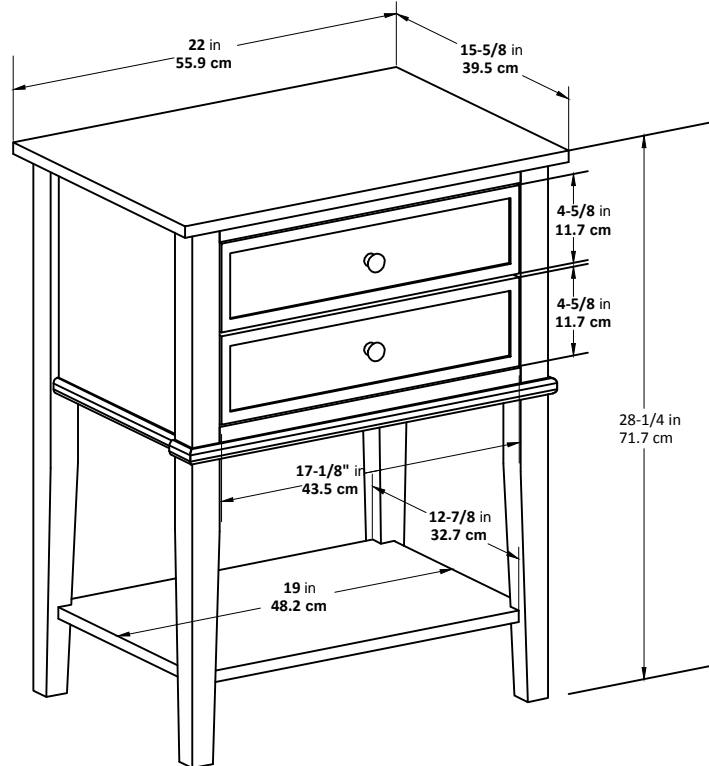

Franklin End Table W/2 Drawers
Model Number: 5062296PCOM
Finish: Red

OVERALL PRODUCT SIZE(in inches)

End Table W/2 Drawer: 22"(W)* 15-5/8"(D)* 28-1/4"(H)

MAXIMUM WEIGHT CAPACITIES